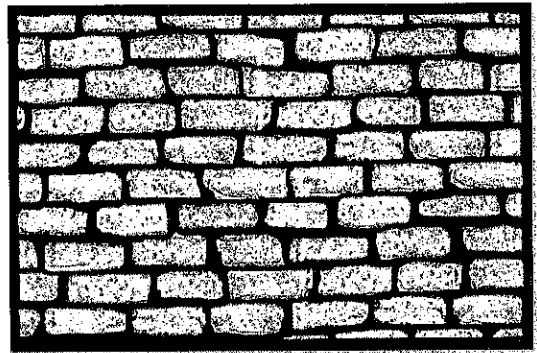

## MATTONE BRICK

Description: Lightweight concrete brick.

Standard

Colors: Bordeaux, Café, and Marrone.

Height: 3"

Length: 7"

Thickness: 3/4"-2"

Weight: Approximately 4 Lbs/ Sq Ft.

Installation: Brick color will vary. Selecting and blending brick from different boxes throughout the installation will ensure a normal balance of color and size

Packaging: 13 Square Feet per box. 9 Linear Feet per box. Note: Boxed brick available; Full boxes weigh approximately 60 lbs.

Sealing: Sealing is not required on Rocky Mountain Stone Products. But, if you would like to seal your brick, use only a quality masonry sealer that is of "Penetrating Breathable" type that is either a Silane or Siloxane based product. As with any sealer, the color of the brick may change after an application. Be sure to test the sealer on several different inconspicuous places on the brick, to determine if the color change is acceptable.