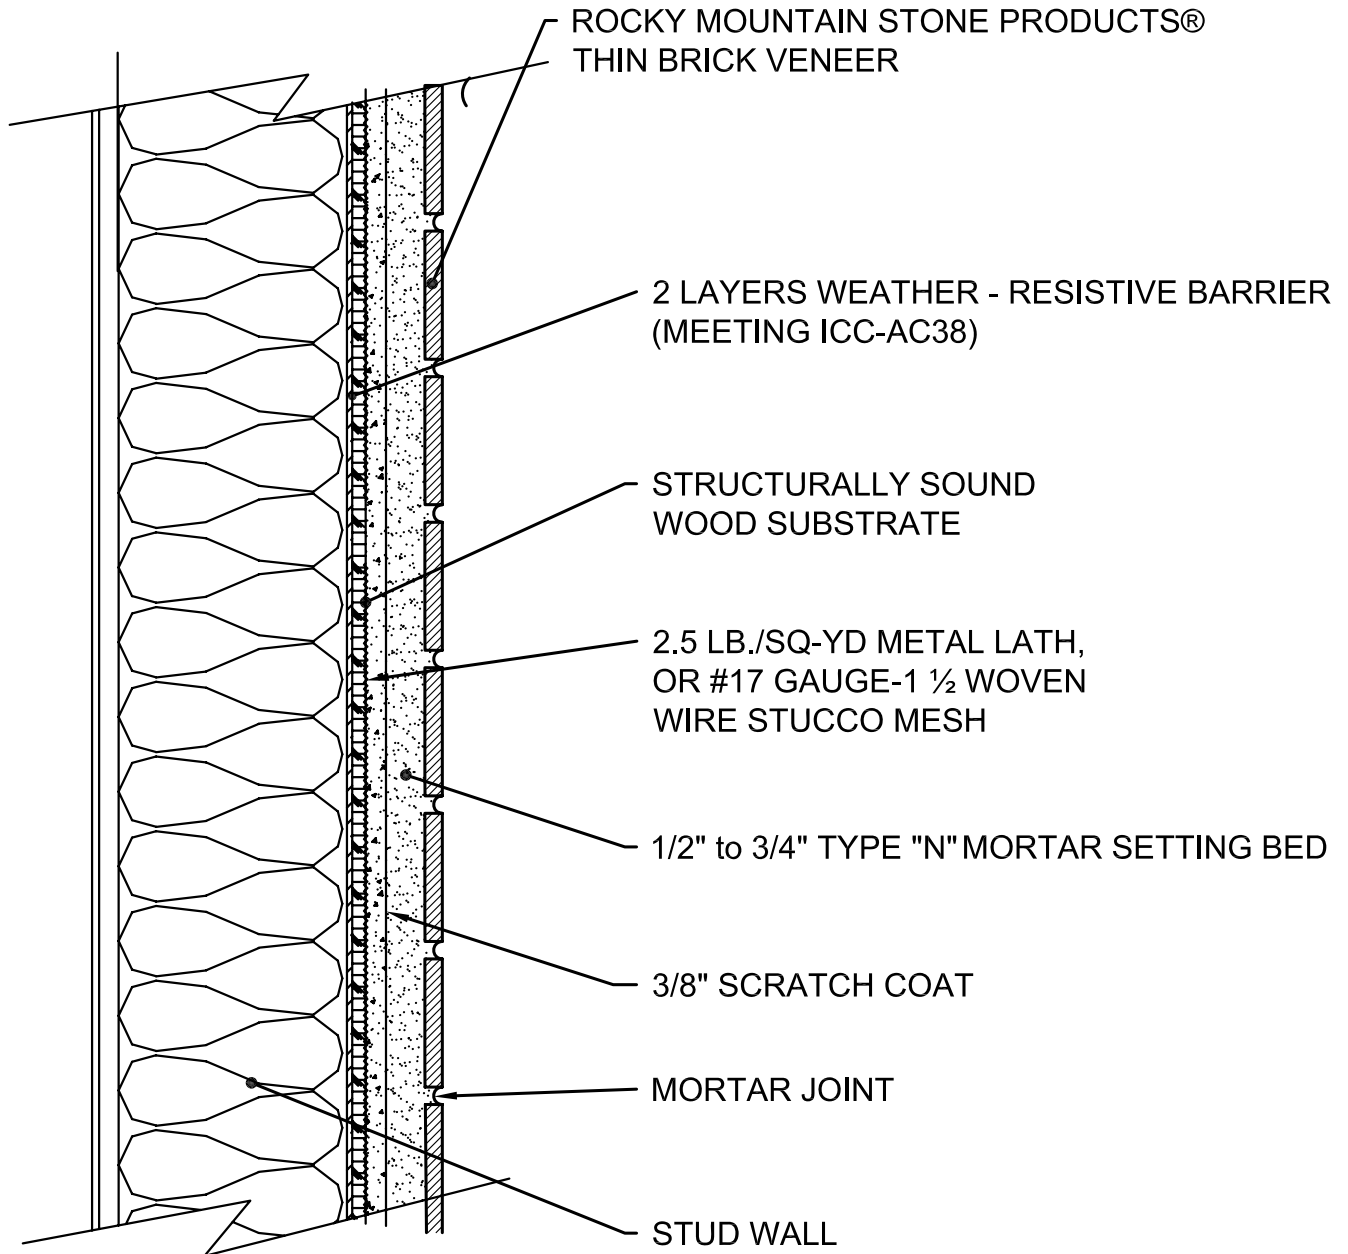

Rocky Mountain Stone

Products

EXISTING WOOD FRAME CONSTRUCTION

Rocky Mountain Stone Products • 780 N. 700 W. Salt Lake City, UT 84116 • (801) 355-3221-P • (801) 355-3473-F
www.rockymountainstoneproducts.com